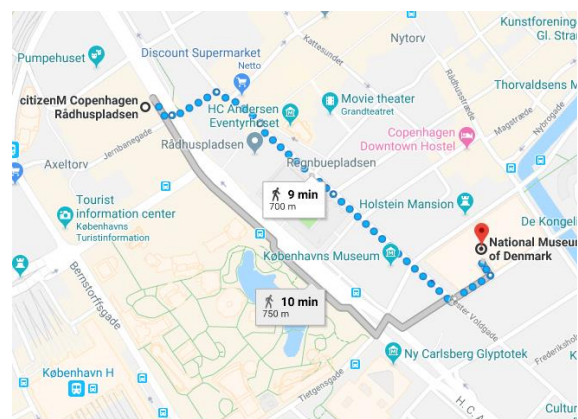

➤ First hotel Twentseven ([link](#))

- **Address:** Løngangstræde 27,
1468 Copenhagen, Denmark
- **Price per day:**
 - 138 euros 2 people
- **Distance:** 350 m
- **4 Stars**

¹ Promotions can be found in travel aggregator website as www.booking.com

➤ **Nobis Hotel Copenhagen ([link](#))**

- **Address:** Niels Brocks Gade 1, 1574 Copenhagen, Denmark
- **Price per day:**
 - 347 euros 2 person
- **Distance:** 290 m
- **5 Stars**

➤ **Scandic Palace Hotel ([link](#))**

- **Address** Rådhuspladsen 57, 1550 Copenhagen, Denmark
- **Price per day:**
 - 128 euros 1 person ²
 - 179 euros 2 people
- **Distance:** 500 m
- **4 Stars**

➤ **CitizenM Copenhagen**

Rådhuspladsen ([link](#))

- **Address:** H. C. Andersens Blvd. 12, 1553 Copenhagen, Denmark
- **Price per day:**
 - 181 euros 2 people
- **Distance:** 700 m
- **4 Stars**

² Promotions can be found in travel aggregator website as www.booking.com.