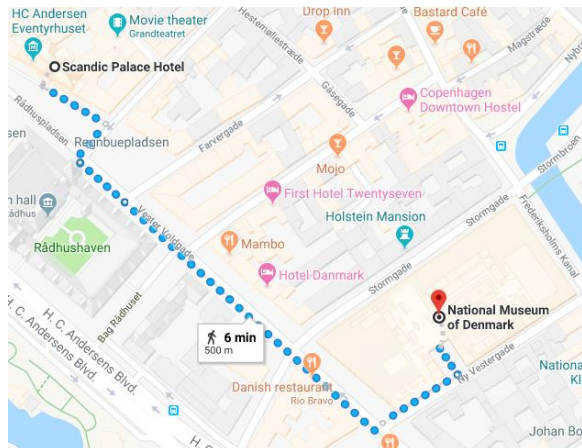

➤ First hotel Twentseven ([link](#))

- **Address:** Løngangstræde 27,
1468 Copenhagen, Denmark
- **Price per day:**
 - 138 euros 2 people
- **Distance:** 350 m
- **4 Stars**

¹ Promotions can be found in travel aggregator website as www.booking.com

➤ **Nobis Hotel Copenhagen ([link](#))**

- **Address:** Niels Brocks Gade 1, 1574 Copenhagen, Denmark
- **Price per day:**
 - 347 euros 2 person
- **Distance:** 290 m
- **5 Stars**

➤ **Scandic Palace Hotel ([link](#))**

- **Address** Rådhuspladsen 57, 1550 Copenhagen, Denmark
- **Price per day:**
 - 128 euros 1 person ²
 - 179 euros 2 people
- **Distance:** 500 m
- **4 Stars**

➤ **CitizenM Copenhagen**

Rådhuspladsen ([link](#))

- **Address:** H. C. Andersens Blvd. 12, 1553 Copenhagen, Denmark
- **Price per day:**
 - 181 euros 2 people
- **Distance:** 700 m
- **4 Stars**

² Promotions can be found in travel aggregator website as www.booking.com.