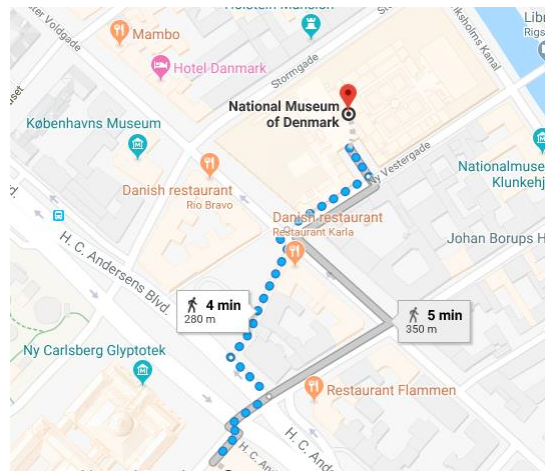

➤ First hotel Twentseven ([link](#))

- **Address:** Løngangstræde 27,
1468 Copenhagen, Denmark
- **Price per day:**
 - 138 euros 2 people
- **Distance:** 350 m
- **4 Stars**

¹ Promotions can be found in travel aggregator website as www.booking.com

➤ **Nobis Hotel Copenhagen ([link](#))**

- **Address:** Niels Brocks Gade 1, 1574 Copenhagen, Denmark
- **Price per day:**
 - 347 euros 2 person
- **Distance:** 290 m
- **5 Stars**

➤ **Scandic Palace Hotel ([link](#))**

- **Address** Rådhuspladsen 57, 1550 Copenhagen, Denmark
- **Price per day:**
 - 128 euros 1 person ²
 - 179 euros 2 people
- **Distance:** 500 m
- **4 Stars**

➤ **CitizenM Copenhagen**

Rådhuspladsen ([link](#))

- **Address:** H. C. Andersens Blvd. 12, 1553 Copenhagen, Denmark
- **Price per day:**
 - 181 euros 2 people
- **Distance:** 700 m
- **4 Stars**

² Promotions can be found in travel aggregator website as www.booking.com.