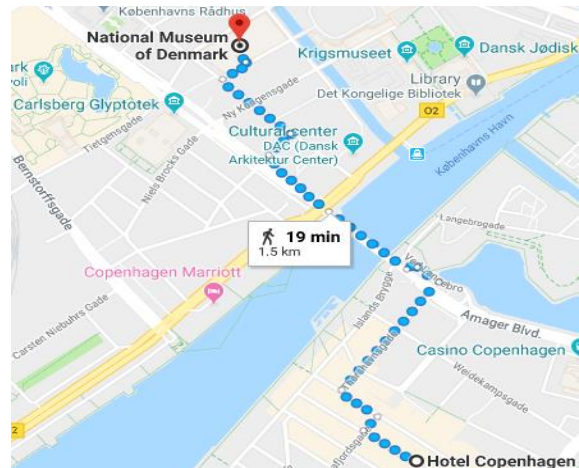

- **Address:** H. C. Andersens Blvd. 12, 1553 Copenhagen, Denmark
- **Price per day:**
 - 181 euros 2 people
- **Distance:** 700 m
- **4 Stars**

² Promotions can be found in travel aggregator website as www.booking.com.

➤ **Caninn City** ([link](#))

- **Address:** Mitchellsgade 14, 1568 Copenhagen, Denmark
- **Price per day:**
 - 100 euros 2 person
- **Distance:** 600 m
- **2 Stars**

➤ **Wakeup Copenhagen, Bernstorffsgade** ([link](#))

- **Address:** Bernstorffsgade 35, 1577 Copenhagen, Denmark
- **Price per day:**
 - 78 euros 2 person
- **Distance:** 850 m
- **2 Stars**

United Nations
Educational, Scientific and
Cultural Organization

Intergovernmental
Oceanographic
Commission

2021
2030 United Nations Decade
of Ocean Science
for Sustainable Development

➤ Hotel Copenhagen ([link](#))

- **Address:** Egilsgade 33,
2300 Copenhagen, Denmark
- **Price per day:**
 - 63 euros 2 person
- **Distance:** 1500 m
- **2 Stars**
- **Public Transport:** [link](#)