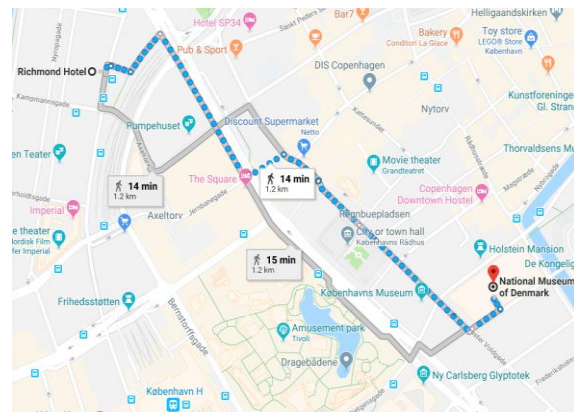

- **Address:** H. C. Andersens Blvd. 12, 1553 Copenhagen, Denmark
- **Price per day:**
 - 181 euros 2 people
- **Distance:** 700 m
- **4 Stars**

² Promotions can be found in travel aggregator website as www.booking.com.

➤ **Radisson Blu Scandinavia Hotel**

([link](#))

- **Address:** H. C. Amager Blvd.
70, 2300 Copenhagen,
Denmark
- **Price per day:**
 - 120 euros 2 people
- **Distance:** 1500 m
- **4 Stars**
- **Public transport:** [link](#)

➤ **Richmond Hotel** ([link](#))

- **Address:** Vester Farimagsgade
33, 1606 Copenhagen,
Denmark
- **Price per day:**
 - 90 euros 1 person ³
 - 109 euros 2 people
- **Distance:** 1200 m
- **3 Stars**
- **Public transport:** [link](#)

➤ **Caninn City** ([link](#))

- **Address:** Mitchellsgade 14, 1568 Copenhagen, Denmark
- **Price per day:**
 - 100 euros 2 person
- **Distance:** 600 m
- **2 Stars**

➤ **Wakeup Copenhagen, Bernstorffsgade** ([link](#))