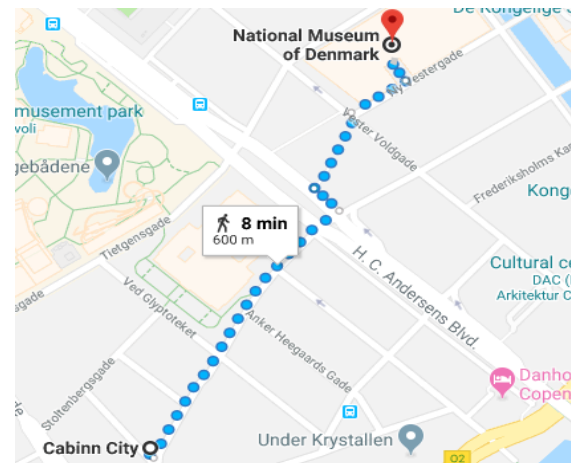

- **Address:** H. C. Andersens Blvd. 12, 1553 Copenhagen, Denmark
- **Price per day:**
 - 181 euros 2 people
- **Distance:** 700 m
- **4 Stars**

² Promotions can be found in travel aggregator website as www.booking.com.

➤ **Richmond Hotel** ([link](#))

- **Address:** Vester Farimagsgade
33, 1606 Copenhagen,
Denmark
- **Price per day:**
 - 90 euros 1 person ³
 - 109 euros 2 people
- **Distance:** 1200 m
- **3 Stars**
- **Public transport:** [link](#)

³ Promotions can be found in travel aggregator website as www.booking.com.

➤ **Hotel Astoria** ([link](#))

- **Address:** Banegårdspladsen 4, 1570 Copenhagen, Denmark
- **Price per day:**
 - 80 euros 1 person ³
 - 106 euros 2 people
- **Distance:** 1000 m
- **3 Stars**
- **Public transport:** [link](#)

➤ **Caninn City** ([link](#))

- **Address:** Mitchellsgade 14, 1568 Copenhagen, Denmark
- **Price per day:**
 - 100 euros 2 person
- **Distance:** 600 m
- **2 Stars**

➤ **Wakeup Copenhagen, Bernstorffsgade** ([link](#))