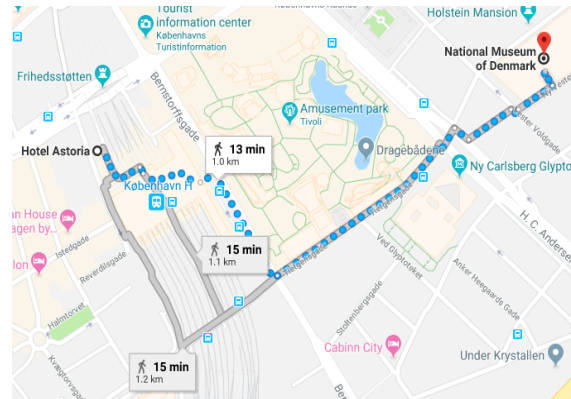

- **Address:** H. C. Andersens Blvd. 12, 1553 Copenhagen, Denmark
- **Price per day:**
 - 181 euros 2 people
- **Distance:** 700 m
- **4 Stars**

² Promotions can be found in travel aggregator website as www.booking.com.

➤ **Radisson Blu Scandinavia Hotel**

([link](#))

- **Address:** H. C. Amager Blvd.
70, 2300 Copenhagen,
Denmark
- **Price per day:**
 - 120 euros 2 people
- **Distance:** 1500 m
- **4 Stars**
- **Public transport:** [link](#)

➤ **Richmond Hotel** ([link](#))

- **Address:** Vester Farimagsgade
33, 1606 Copenhagen,
Denmark
- **Price per day:**
 - 90 euros 1 person ³
 - 109 euros 2 people
- **Distance:** 1200 m
- **3 Stars**
- **Public transport:** [link](#)

³ Promotions can be found in travel aggregator website as www.booking.com.

➤ **Hotel Astoria** ([link](#))

- **Address:** Banegårdspladsen 4, 1570 Copenhagen, Denmark
- **Price per day:**
 - 80 euros 1 person ³
 - 106 euros 2 people
- **Distance:** 1000 m
- **3 Stars**
- **Public transport:** [link](#)